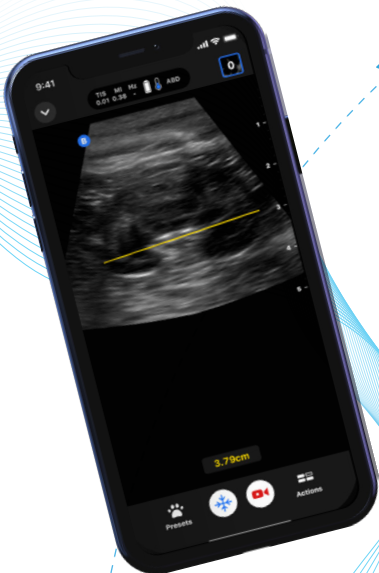

### Sharp shallow and mid-depth resolution.

Get a clear picture for more easily interpretable scans.

### Abdominal small-animal.

Optimised abdominal image quality for confident kidney-length measurement.

### MSK equine.

Rule out cortical deviations with sharper bone surface imaging.

### Colour doppler.

Visualise blood flow for precise cardiac and vascular assessment.