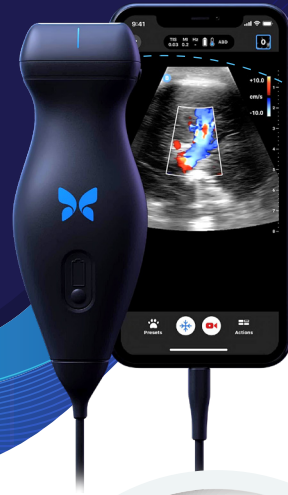

Bringing **vision** to veterinary care.